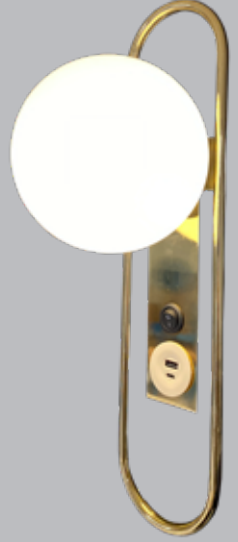

- Siyah / Black
- Gold / Gold
- Pirinç / Brass
- Krom / Chrome
- Füme / Smoked
- Bronz / Bronze

H:410mm L:130mm

NEW

AĞAÇ DALI

- Siyah / Black
- Gold / Gold
- Pirinç / Brass
- Krom / Chrome
- Füme / Smoked
- Bronz / Bronze