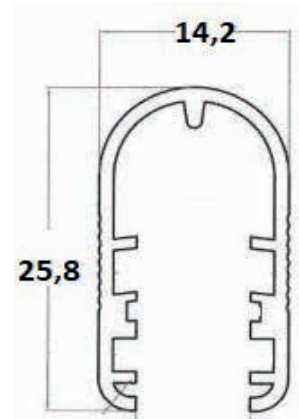

ÜRÜN ÖZELLİKLERİ

- DC 4,5 V
- 3 Adet Pil
- On/Off açma kapama anahtarı
- Gövde Rengi : Alüminyum Eloksal, Ham, Siyah, Gold
- Pır Hareket Sensörü
- Led Rengi : Beyaz / Günışığı
- Boylar : 350 mm ~ 1750 mm arası
- Standart askı flanşlarına uygundur

PRODUCT FEATURES

- DC 4,55 V
- 3 Pcs Battery
- On/Off button
- Body Colour : Anodized Aluminum, Crude, Black, Gold
- Motion Sensor
- Led Colour : White, Warm White
- Lengths Between : 350 ~ 1750 mm
- It is suitable for standart hanger flanges.