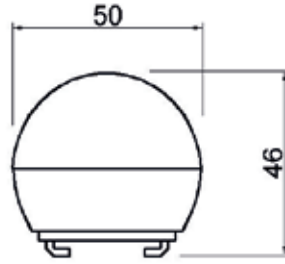

LD.103.05.B/G

Makyaj Plastik Led Spot
Makeup Plastic Led Spotlight

Ledorex
inspires

ÜRÜN ÖZELLİKLERİ

- DC 12 V
- Adaptör ile çalışır
- Gövde Rengi : Beyaz
- Tüm Kontrol Ekipmanları İle Kullanılabilir.
- Sıva Üstü Kullanılır.
- Led Rengi : Beyaz, Güneşli, Mavi, Kırmızı, Yeşil, Amber

PRODUCT FEATURES

- DC 12 V
- Work with adapter
- Body Colour : White
- It Can Be Used With All Control Equipment.
- It is Used On The Surface.
- Led Colour : White, Warm White, Blue, Red, Green, Amber