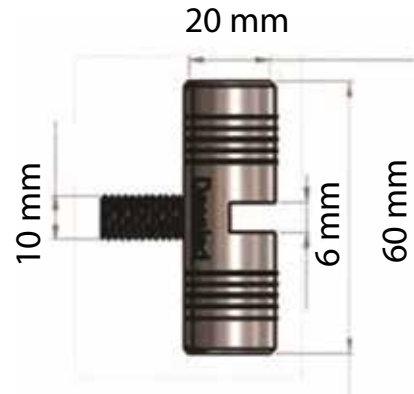

ÜRÜN ÖZELLİKLERİ

- DC 12 V
- Adaptör ile çalışır
- Gövde Rengi : Krom, Beyaz
- Tüm Kontrol Ekipmanları İle Kullanılabilir.
- Kendinden Dübelli Olduğu İçin Cam Tutucu Özelliği Vardır.
- Led Rengi : Beyaz, Güneşli, Mavi, Kırmızı, Yeşil, Amber
- 4~6 mm Camlar İçin Uygundur.

PRODUCT FEATURES

- DC 12 V
- Work with adapter
- Body Colour : Chrome, White
- It Can Be Used With All Control Equipment.
- It has a Glass Holder feature as it is shelf-fixed.
- Led Colour : White, Warm White, Blue, Red, Green, Amber
- It Can Be Used 4~6 mm Glass.