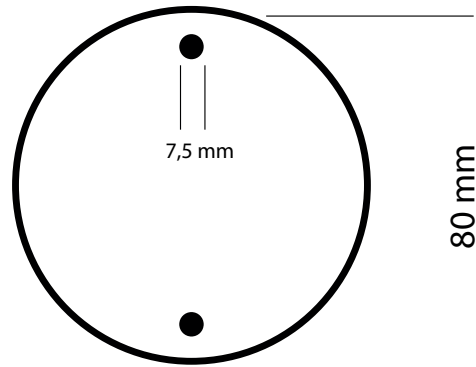

ÜRÜN ÖZELLİKLERİ

- DC 12 V
- Adaptör ile çalışır
- Gövde Rengi : Beyaz
- Tüm Kontrol Ekipmanları İle Kullanılabilir.
- Sıva Üstü Kullanılır.
- Led Rengi : Beyaz, Güneşli, Mavi, Kırmızı, Yeşil, Amber

PRODUCT FEATURES

- DC 12 V
- Work with adapter
- Body Colour : White
- It Can Be Used With All Control Equipment.
- It is Used On The Surface.
- Led Colour : White, Warm White, Blue, Red, Green, Amber