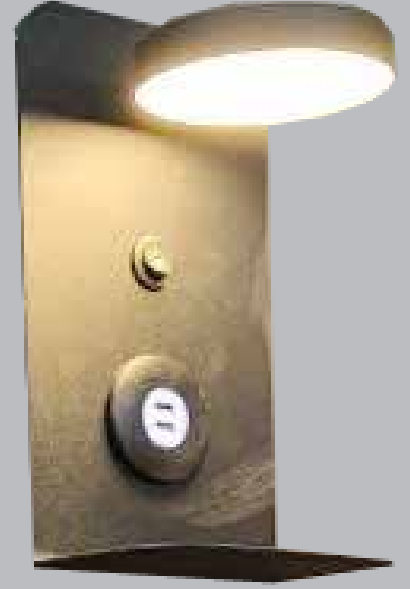

ALFA TEPSİLİ