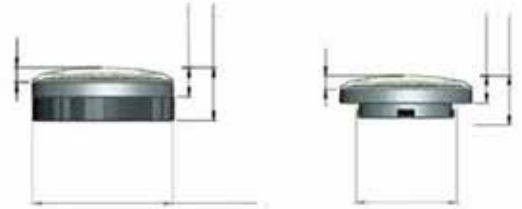

ÜRÜN ÖZELLİKLERİ

- DC 12 V
- Adaptör ile çalışır
- Gövde Rengi : Gri, Siyah
- Tüm Kontrol Ekipmanları İle Kullanılabilir.
- Sıva Üstü ve Sıva Altı Kullanılabilir.
- Led Rengi : Beyaz, Günışığı, Mavi, Kırmızı, Yeşil, Amber

PRODUCT FEATURES

- DC 12 V
- Work with adapter
- Body Colour : Grey, Black
- It Can Be Used With All Control Equipment.
- It Can Be Used as Surface Mounted and Flush Mounted.
- Led Colour : White, Warm White, Blue, Red, Green, Amber