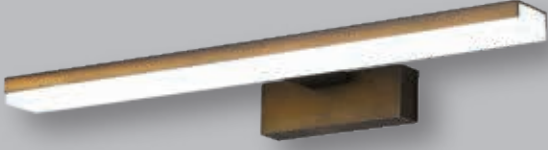

VOGUE

H:60mm L:600mm

DESA

H:60mm L:560mm

LOFT KROM

H:60mm L:550mm

LOFT SİYAH

H:60mm L:550mm