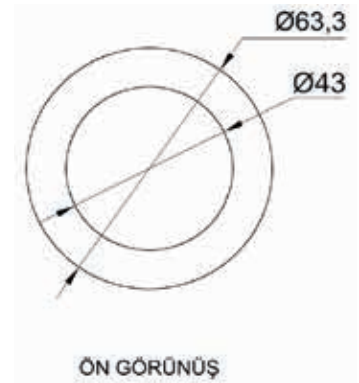

ÜRÜN ÖZELLİKLERİ

- DC 12 V
- Adaptör ile çalışır
- Gövde Rengi : Beyaz
- Tüm Kontrol Ekipmanları İle Kullanılabilir.
- Sıva Üstü Kullanılır.
- Led Rengi : Beyaz, Güneşli, Mavi, Kırmızı, Yeşil, Amber
- Montaj için Kendinden Dübeldir.

PRODUCT FEATURES

- DC 12 V
- Work with adapter
- Body Colour : White
- It Can Be Used With All Control Equipment.
- It is Used On The Surface.
- Led Colour : White, Warm White, Blue, Red, Green, Amber
- It is Self Plugging for Assembly.