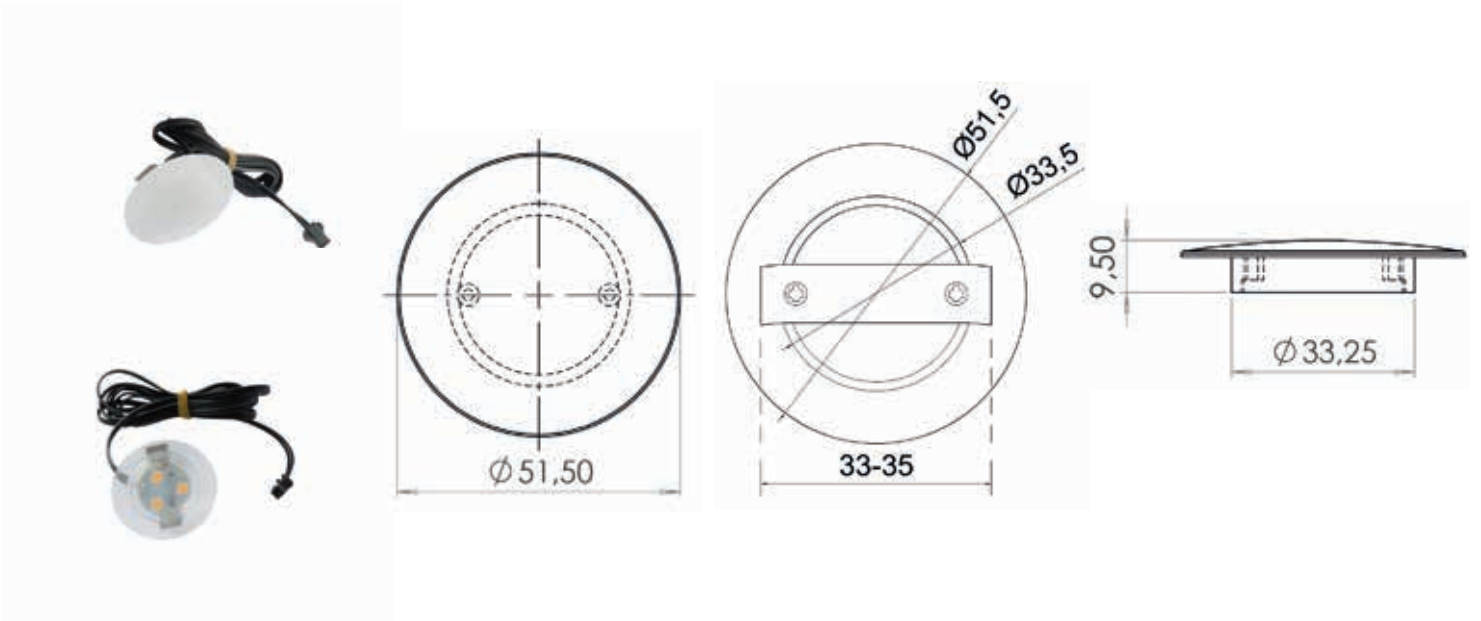

PRODUCT FEATURES

- DC 12 V
- Work with adapter
- Body Colour : White
- It Can Be Used With All Control Equipment.
- It is Used Flush.
- Led Colour : White, Warm White, Blue, Red, Green, Amber