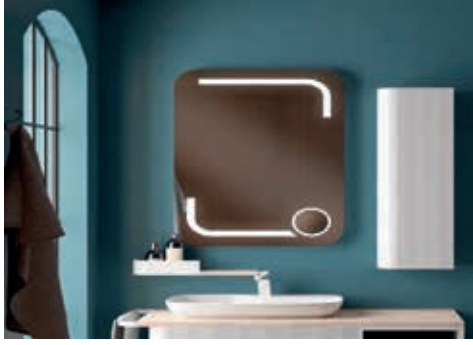

ÜRÜN ÖZELLİKLERİ

- DC 12 V
- IP65 Adaptör İle Çalışır
- Kolay Montaj
- Led Rengi : Beyaz, Güneşli, Mavi
- Ayna Dokunmatik Çalışabilme Özelliği
- Tüm Kontrol Ekipmanları İle Kullanılabilir.
- Buğu Çözücü Eklenebilir.
- Dijital Saat Eklenebilir.
- Bluetooth Ses Eklenebilir.

PRODUCT FEATURES

- DC 12 V
- Work with IP65 Adapter
- Mounting is Easy
- Led Colour : White, Warm White, Blue
- Mirror Touch Operation Feature
- It Can Be Used With All Control Equipment
- Defogger Can Be added
- Digital Clock Can Be added
- Bluetooth Audio Can Be Added