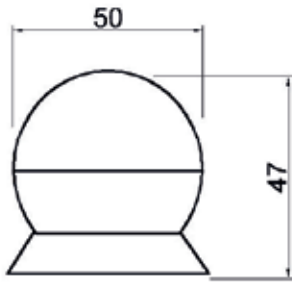

LD.103.05.B/G

Makyaj Plastik Led Spot
Makeup Plastic Led Spotlight

Ledorex
inspires

ÜRÜN ÖZELLİKLERİ

- DC 12 V
- Adaptör ile çalışır
- Gövde Rengi : Beyaz
- Tüm Kontrol Ekipmanları İle Kullanılabilir.
- Sıva Üstü Kullanılır.
- Led Rengi : Beyaz, Güneşli, Mavi, Kırmızı, Yeşil, Amber

PRODUCT FEATURES

- DC 12 V
- Work with adapter
- Body Colour : White
- It Can Be Used With All Control Equipment.
- It is Used On The Surface.
- Led Colour : White, Warm White, Blue, Red, Green, Amber