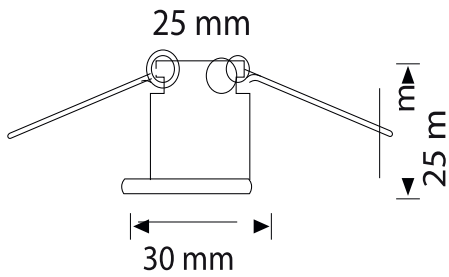

ÜRÜN ÖZELLİKLERİ

- AC 220 V
- Gövde Rengi : Krom, Beyaz, Siyah
- Led Rengi : Günışığı, Beyaz
- Sıva Altı Kullanılır.

PRODUCT FEATURES

- AC 220 V
- Body Colour : Chrome, White, Black
- Led Colour : Warm White, White
- It is Used Flush.