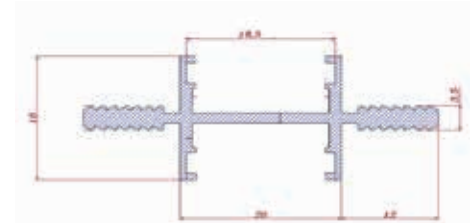

Çoklayıcı Kutu
Multiplexer Box