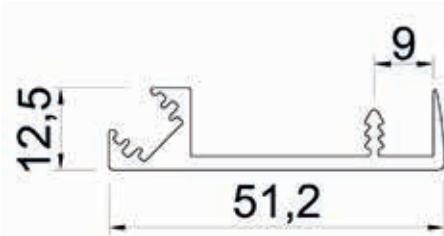

PRODUCT FEATURES

- DC 12 V
- Work with adapter
- Body Colour : Anodized Aluminum, Black
- Motion Sensor alternative
- Touch Sensor Alternative
- On/Off Button Alternative
- Led Colour : White, Warm White, Blue, Red, Green, Amber
- Lengths Between : 100 ~ 6000 mm
- Suitable for 18mm thick shelves.