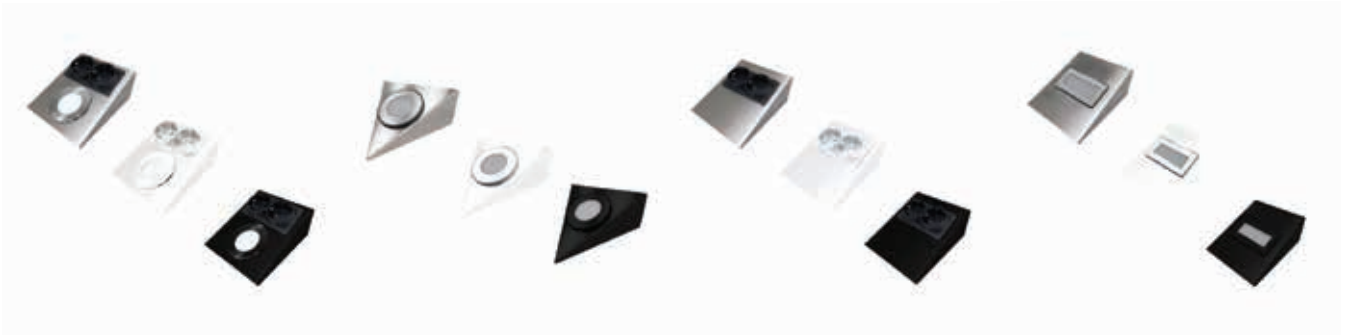

ÜRÜN ÖZELLİKLERİ

- AC 220 V
- Gövde Rengi : Krom, Beyaz, Siyah
- İki Vida İle Kolay Montaj
- Dahili Açma Kapama Anahtarı.
- Led Rengi : Günışığı
- Sıva Üstü Kullanılır.

PRODUCT FEATURES

- AC 220 V
- Body Colour : Chrome, White, Black
- Easy Assembly With Two Screws.
- Built-In On/Off Switch.
- Led Colour : Warm White.
- Used On Surface.