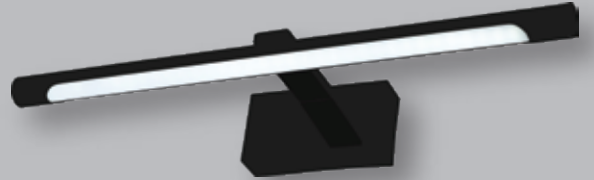

VOGUE

H:60mm L:600mm

DESA

H:60mm L:560mm

LOFT KROM

H:60mm L:550mm

LOFT SİYAH

H:60mm L:550mm