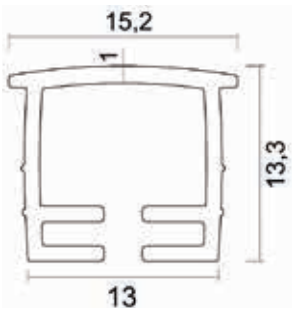

GENİŞ GÖMME WIDE FLUSH